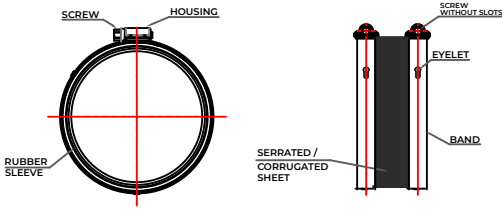

# No Hub Coupling

Design Type Ordering Code : CA / CD

Material Code	Material Grade Option
M01	Band / Housing & Screw : SS 304 Rubber : Neoprene / EPDM
M22	Band & Housing : SS 301 Screw : SS 304 Rubber : Neoprene / EPDM

## No-Hub Type A

Jolly Size	Diameter Nominal (mm)	Diameter (Inch)	Installation Torque 60 in.lb (6.8Nm)
CA M01 D40	DN40	1.5"	
CA M01 D50	DN50	2"	
CA M01 D75	DN75	3"	
CA M01 D100	DN100	4"	
CA M01 D125	DN125	5"	
CA M01 D150	DN150	6"	
CA M01 D200	DN200	8"	
CA M01 D250	DN250	10"	
CA M01 D300	DN300	12"	

## No-Hub Type D

Jolly Size	Diameter Nominal (mm)	Diameter (in)	Installation Torque 60 in.lb (6.8Nm)
CA M01 D5040	DN50*40	2"*1.5"	
CA M01 D7550	DN75*50	3"*2"	
CA M01 D10050	DN100*50	4"*2"	
CA M01 D10075	DN100*75	4"*3"	