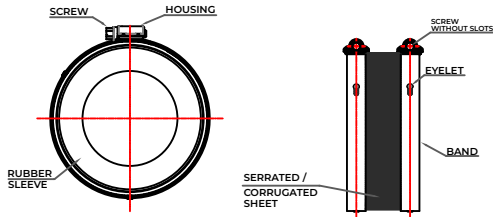

# No Hub Coupling

Design Type Ordering Code : CA / CD

Material Code	Material Grade Option
M01	Band / Housing & Screw : SS 304 Rubber : Neoprene / EPDM
M22	Band & Housing : SS 301 Screw : SS 304 Rubber : Neoprene / EPDM

## No-Hub Type A

Jolly Size	Diameter Nominal (mm)	Diameter (Inch)	Installation Torque 60 in.lb (6.8Nm)
CA M01 D40	DN40	1.5"	
CA M01 D50	DN50	2"	
CA M01 D75	DN75	3"	
CA M01 D100	DN100	4"	
CA M01 D125	DN125	5"	
CA M01 D150	DN150	6"	
CA M01 D200	DN200	8"	
CA M01 D250	DN250	10"	
CA M01 D300	DN300	12"	

## No-Hub Type D

Jolly Size	Diameter Nominal (mm)	Diameter (in)	Installation Torque 60 in.lb (6.8Nm)
CA M01 D5040	DN50*40	2"*1.5"	
CA M01 D7550	DN75*50	3"*2"	
CA M01 D10050	DN100*50	4"*2"	
CA M01 D10075	DN100*75	4"*3"	